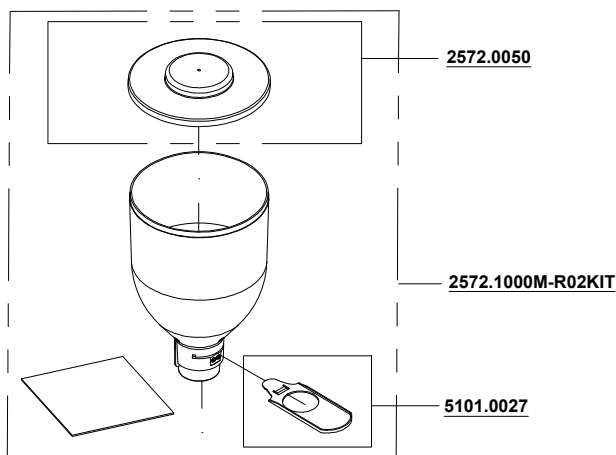

# HELIOS 80

220V/60Hz  
220-230V/50Hz  
230-240V/50Hz

20/10/2022

**2572.0100KIT-6060**  
FISSAGGIO MACINE E  
PORTAMACINE  
BURRS AND BURRS HOLDER  
FASTENING SCREWS

(6060.0002)

(6060.0032)

(6060.0177)

**2572.0200KIT-6060**  
GRUPPO VITI PANNELLO DI  
CONTROLLO  
PANEL CONTROL GROUP  
SCREWS