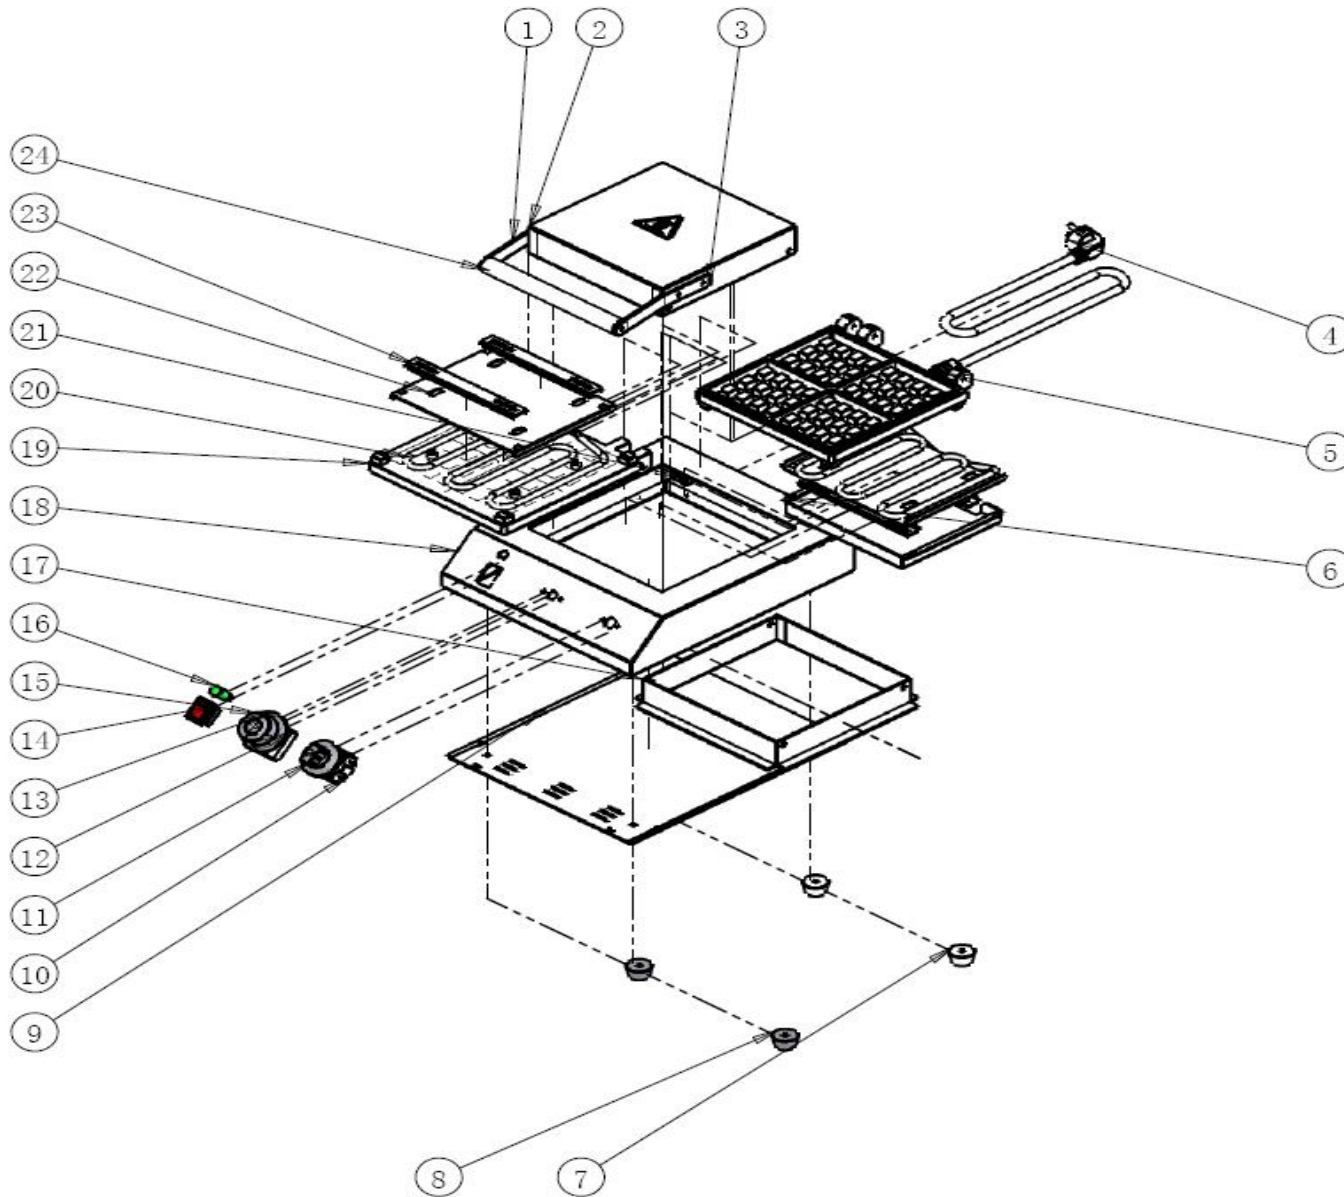

No.	Name
1	Top Cover
2	Handle Plate
3	Handle Plate
4	Cable
5	Plug
6	Cove Plate
7	Rubber Pad
8	Rubber Pad
9	Cover Selaing Plate
10	Timer Knob
11	Timer
12	Temperature Control
13	Temperature Knob
14	Temperature Dial
15	Switch
16	Indicator Light
17	Waffle Frame
18	Frame
20	Heating Tube
21	Heating Tube Plate
22	Heating Plate
23	Heating Tube Plate
24	Handle